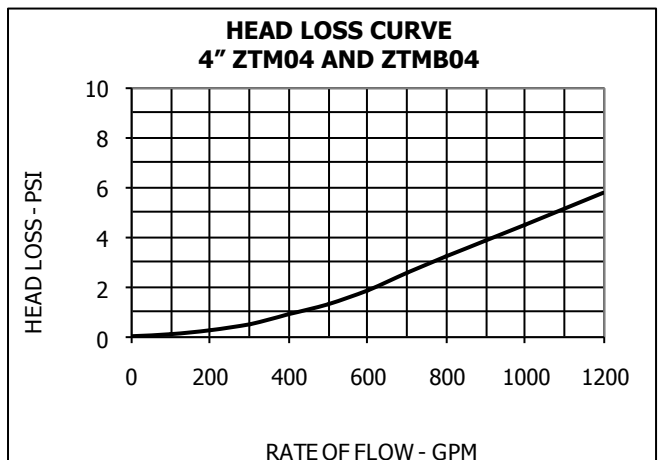

ZENNER ZTM and ZTMB Turbine Water Meters (Without Strainer) Typical Head Loss Curves

ZENNER ZTM and ZTMB Turbine Water Meters (Without Strainer) Typical Head Loss Curves