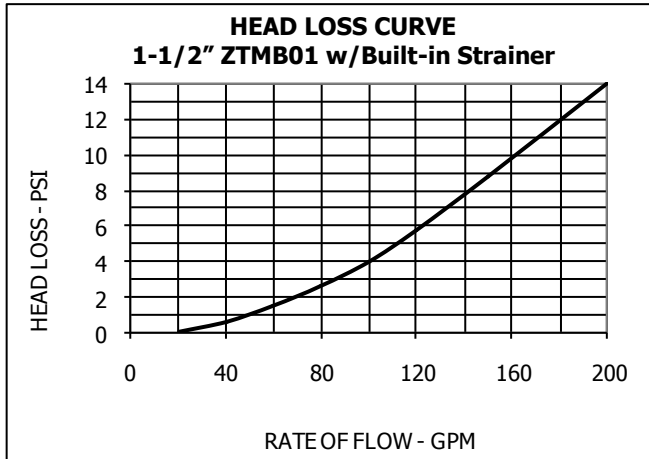

ZENNER ZTM and ZTMB Turbine Water Meters (Without Strainer) Typical Head Loss Curves

ZENNER ZTM and ZTMB Turbine Water Meters (Without Strainer) Typical Head Loss Curves