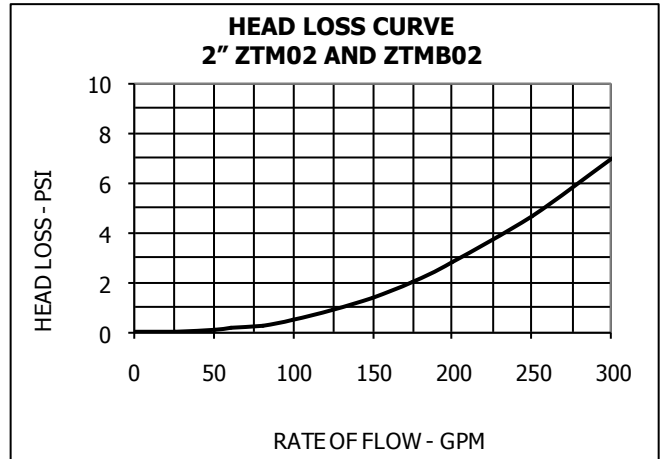

ZENNER ZTM and ZTMB Turbine Water Meters (Without Strainer) Typical Head Loss Curves

ZENNER ZTM and ZTMB Turbine Water Meters (Without Strainer) Typical Head Loss Curves