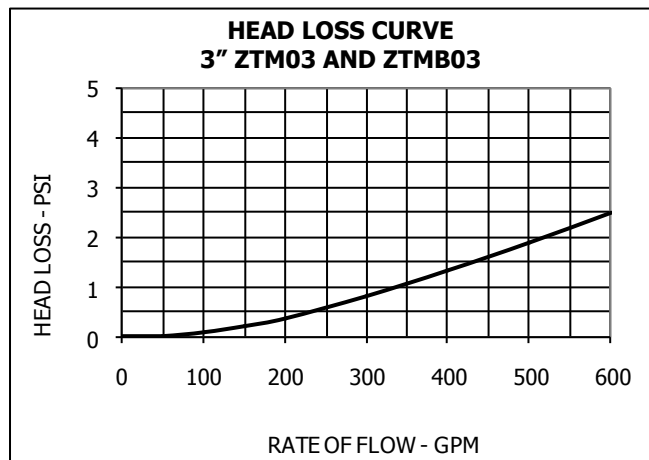

ZENNER ZTM and ZTMB Turbine Water Meters (Without Strainer) Typical Head Loss Curves

ZENNER ZTM and ZTMB Turbine Water Meters (Without Strainer) Typical Head Loss Curves