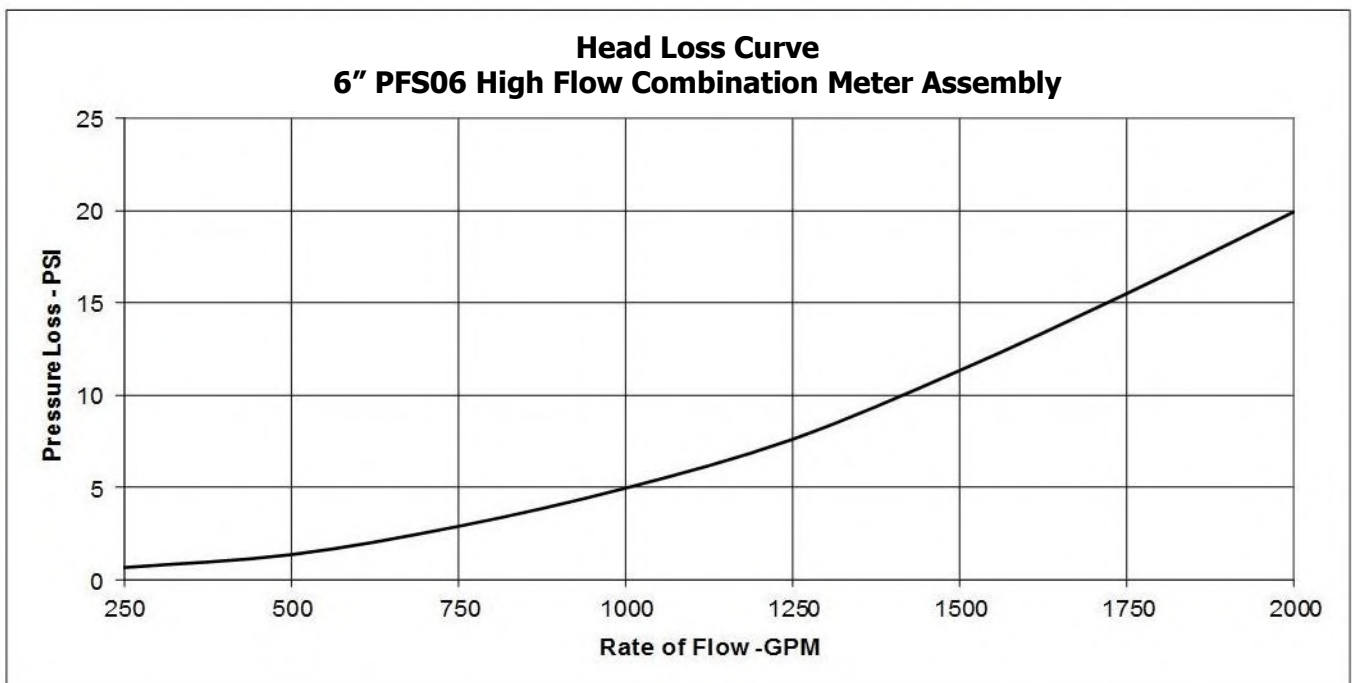

## ZENNER PFS High Flow Combination Meters Typical Head Loss Curves