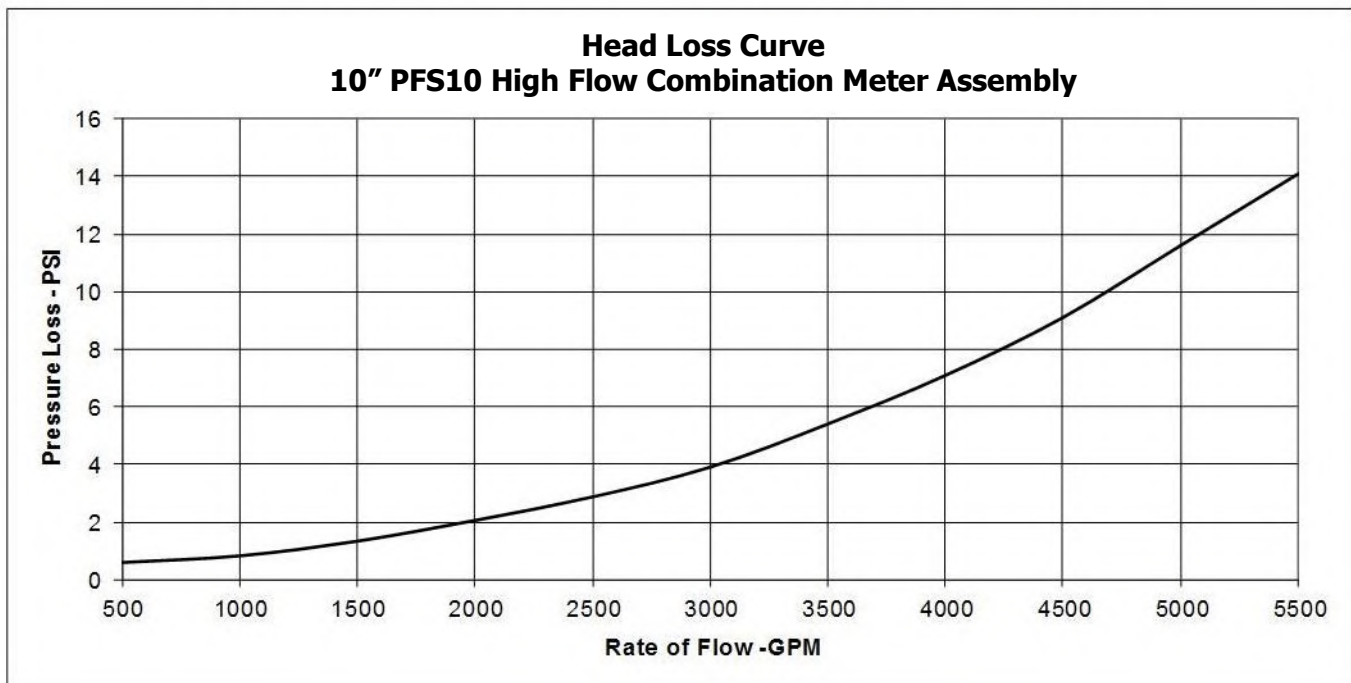

## ZENNER PFS High Flow Combination Meters Typical Head Loss Curves