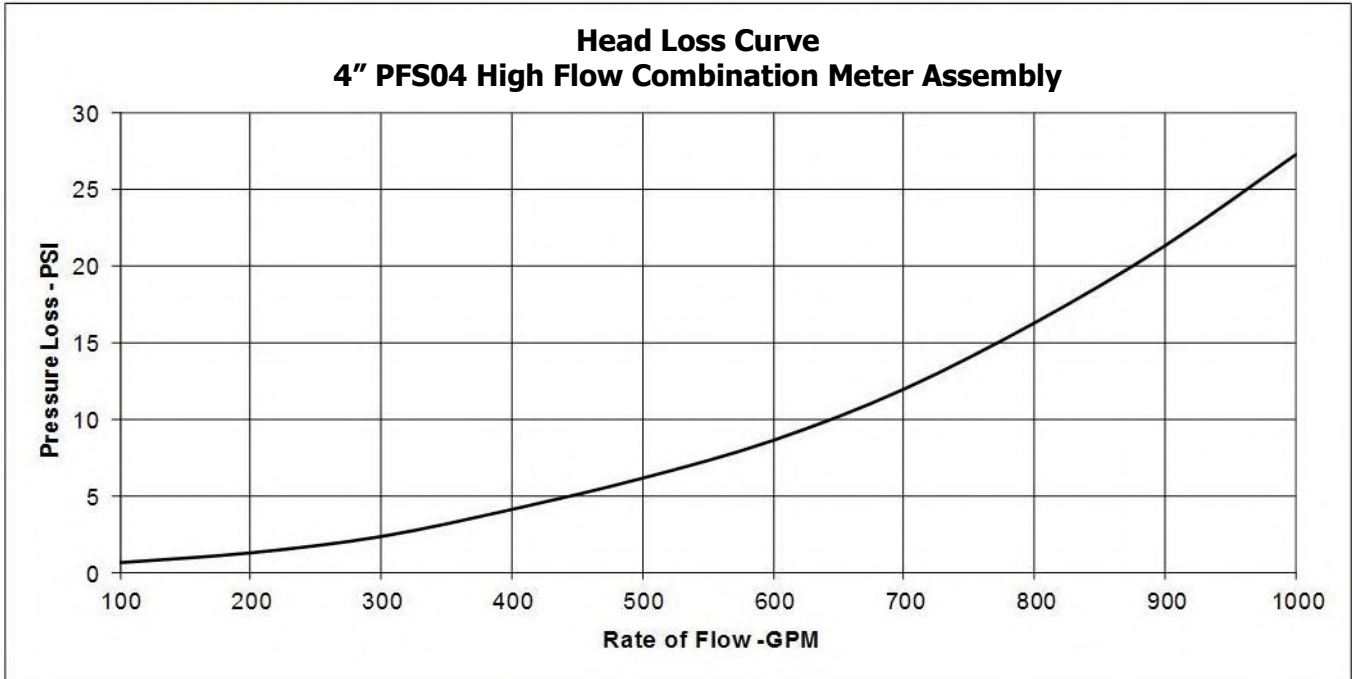

## ZENNER PFS High Flow Combination Meters Typical Head Loss Curves