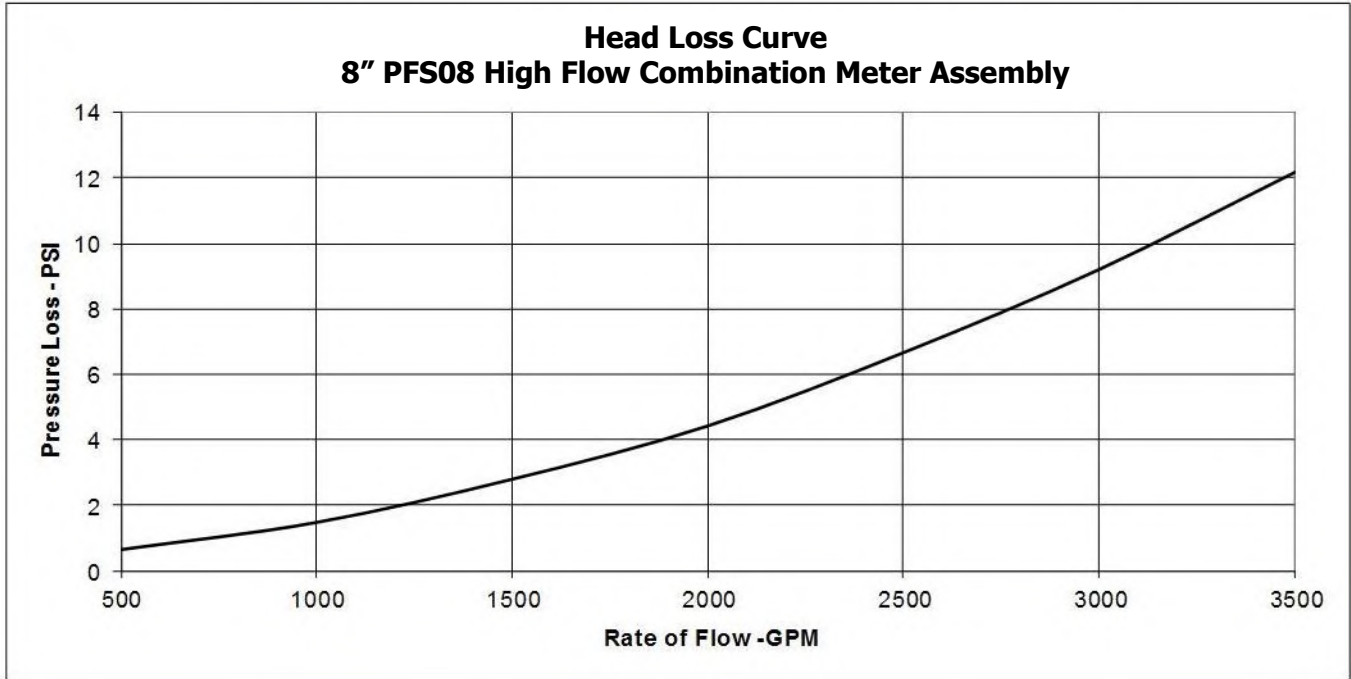

## ZENNER PFS High Flow Combination Meters Typical Head Loss Curves