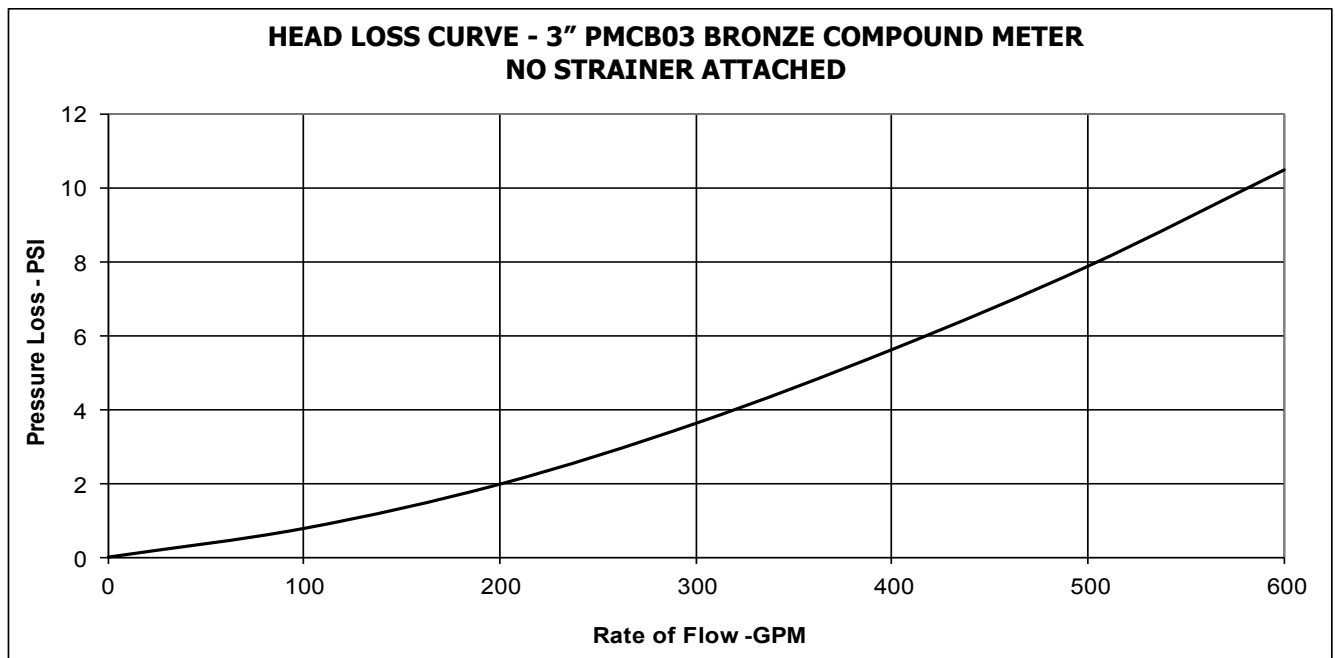

**ZENNER PMCB Bronze Compound Meters
(No Strainer Attached)
Typical Head Loss Curves**

**ZENNER PMCB Bronze Compound Meters
(No Strainer Attached)
Typical Head Loss Curves**