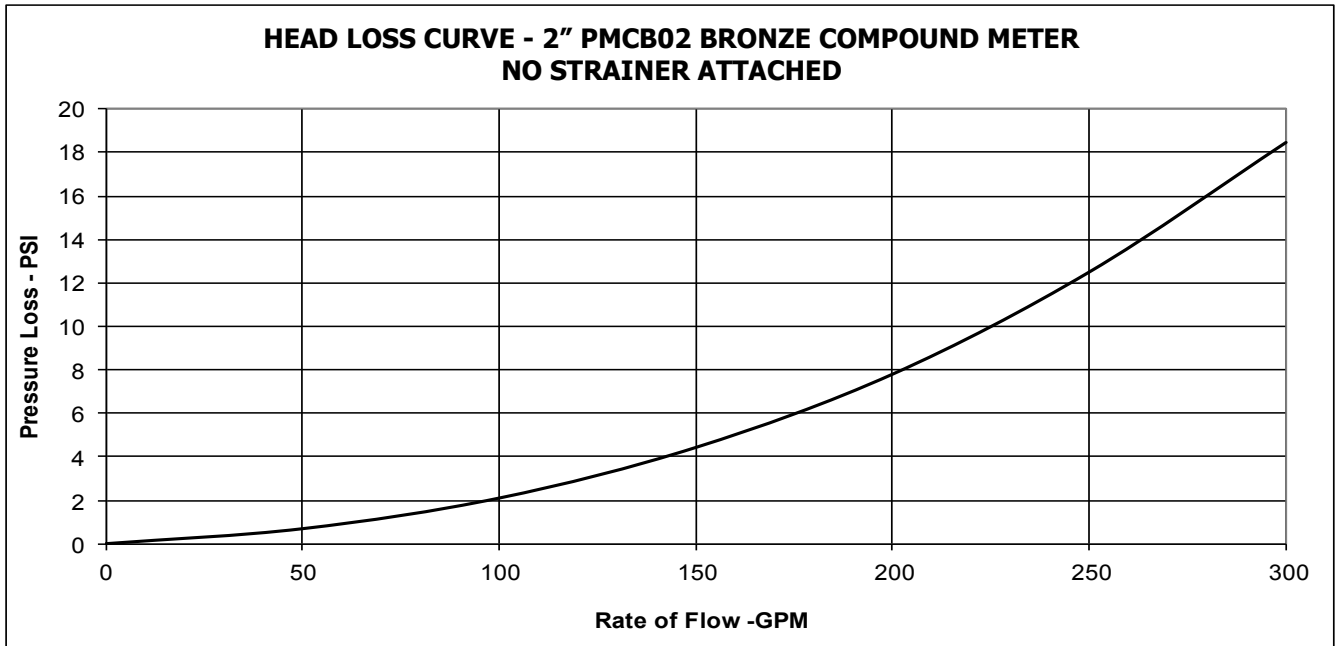

**ZENNER PMCB Bronze Compound Meters
(No Strainer Attached)
Typical Head Loss Curves**

**ZENNER PMCB Bronze Compound Meters
(No Strainer Attached)
Typical Head Loss Curves**