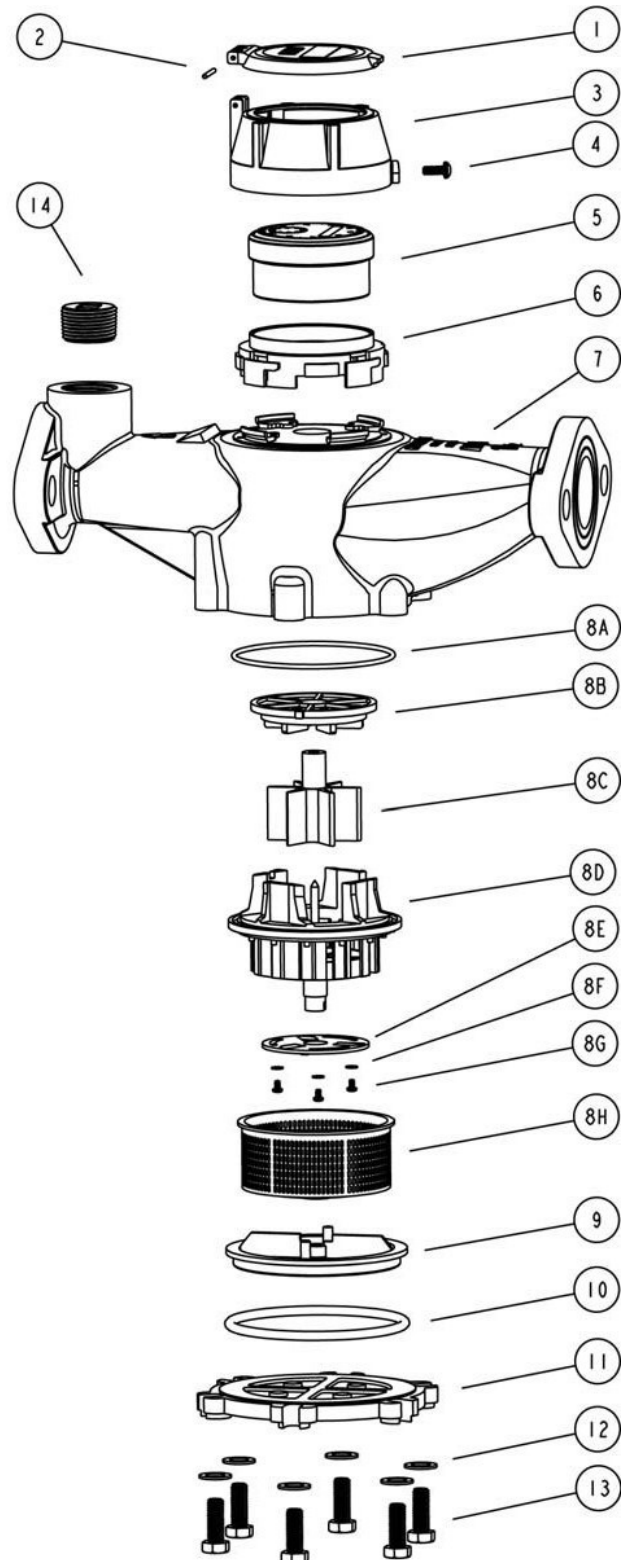

ZENNER Residential Fire Meter Model PMF09 Size: 1-1/2"

Parts List for 1-1/2" PMF09

No.	Part Number	Description	Qty
1	PM-RCVR-XB	Register Cover, Brass	1
2	PINDOBR-098-100	Register Cover Hinge Pin	1
3	PMN-SHR-B	Register Shroud, Brass	1
4	.05C10CPSS-T	Tamper Screw Skt Pan M5-0.8 X 10	1
5-CF	PMF09-REG-CF	Register, 1-1/2" PMF, Cubic Feet	1
5-CM	PMF09-REG-CM	Register, 1-1/2" PMF, Cubic Meters	1
5-US	PMF09-REG-US	Register, 1-1/2" PMF, U.S.Gallons	1
6	PMN-RR-SHR	Shroud Retaining Ring	1
7	PMN09-HSG	Housing, 1-1/2", Flanged	1
8	PMF09-CHA	Chamber Assembly Complete	1
8A	OPMN-92-E7015	O-Ring, Chamber Seal	1
8B	PMF09-IMPH-TP	Impeller Housing Top Plate	1
8C	PMN09-IMP	Impeller Assembly	1
8D	PMF09-IMPH	Impeller Housing Assembly	1
8E	PMF09-IMPH-CP	Calibration Plate	1
8F	.03N7WSHS	Washer Flat SS M3 X 7	3
8G	.03C6MSPS	Screw Slot Pan SS M3-0.5 x 6	3
8H	PMN09-STR-IN	Strainer, Inside	1
9	PMF09-SEAL-RT	Seal Retainer	1
10	OPMN-97-E7015	O-Ring, Bottom Plate Seal	1
11	PMN09-BPL-B	Bottom Plate, Brass	1
12	37N75WSHS	Washer Flat SS 3/8 x 3/4	6
13	37C125HCSS	Bolt Hex Cap SS 3/8-16 x 1.250	6
14	B-CSP05	Test Plug, Brass, 1"	1

ZENNER USA

15280 Addison Rd #240, Addison, TX 75001
Phone (972) 386-6611, Fax (972) 386-1814
www.zennerusa.com