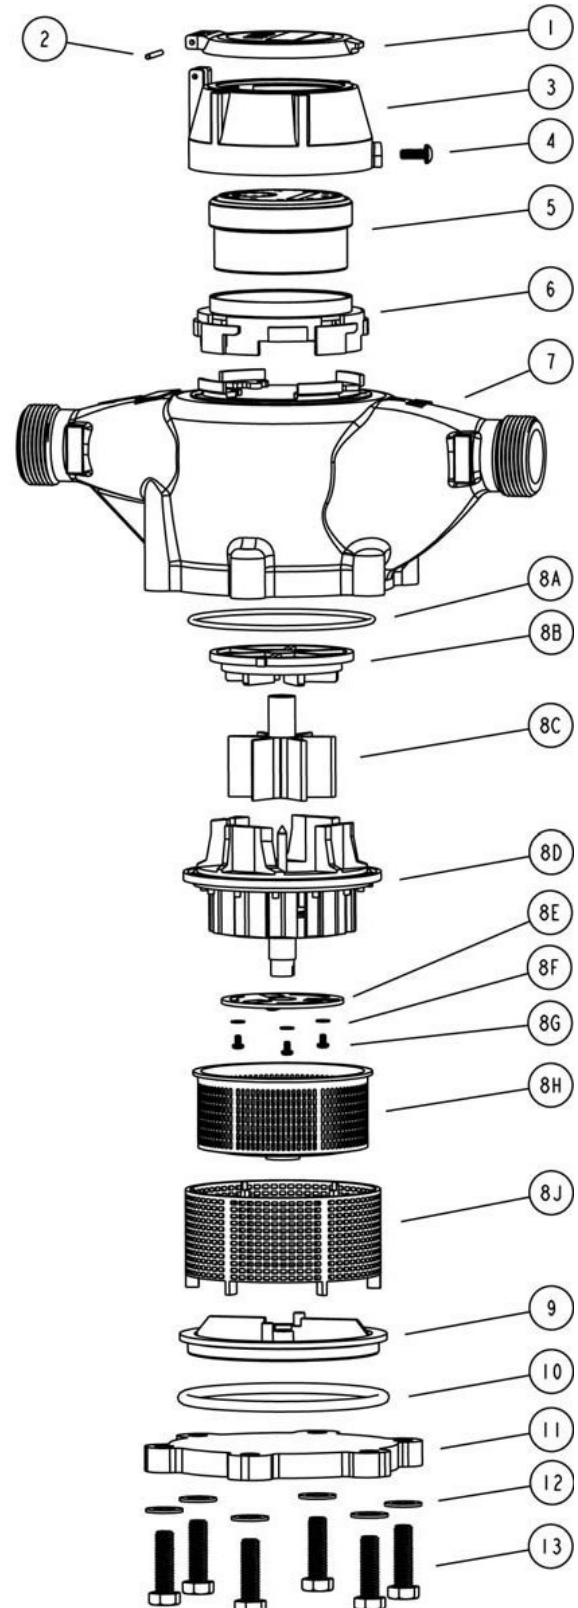

ZENNER Residential Fire Meter Model PMF07 Size: 1"

Parts List for 1" PMF07

No.	Part Number	Description	Qty
1	PM-RCVR-XB	Register Cover, Brass	1
2	PINDOBR-098-100	Register Cover Hinge Pin	1
3	PMN-SHR-B	Register Shroud, Brass	1
4	.05C10CPSS-T	Tamper Screw Skt Pan M5-0.8 X 10	1
5-CF	PMF07-REG-CF	Register, 1" PMF, Cubic Feet	1
5-CM	PMF07-REG-CM	Register, 1" PMF, Cubic Meters	1
5-US	PMF07-REG-US	Register, 1" PMF, U.S. Gallons	1
6	PMN-RR-SHR	Shroud Retaining Ring	1
7	PMF07-HSG	Housing, PMF, 1"	1
8	PMF07-CHA	Chamber Assembly Complete	1
8A	OPMN-92-E7015	O-Ring, Chamber Seal	1
8B	PMF09-IMPH-TP	Impeller Housing Top Plate	1
8C	PMN09-IMP	Impeller Assembly	1
8D	PMF07-IMPH	Impeller Housing Assembly	1
8E	PMF09-IMPH-CP	Calibration Plate	1
8F	.03N7WSHS	Washer Flat SS M3 X 7	3
8G	.03C6MSPS	Screw Slot Pan SS M3-0.5 x 6	3
8H	PMN09-STR-IN	Strainer, Inside	1
8J	PMN09-STR-OT	Strainer, Outside	1
9	PMF09-SEAL-RT	Seal Retainer	1
10	OPMN-97-E7015	O-Ring, Bottom Plate Seal	1
11	PMN09-BPL-B	Bottom Plate, Brass	1
12	37N75WSHS	Washer Flat SS 3/8 x 3/4	6
13	37C125HCSS	Bolt Hex Cap SS 3/8-16 x 1.250	6

ZENNER USA

15280 Addison Rd #240, Addison, TX 75001
Phone (972) 386-6611, Fax (972) 386-1814
www.zennerusa.com