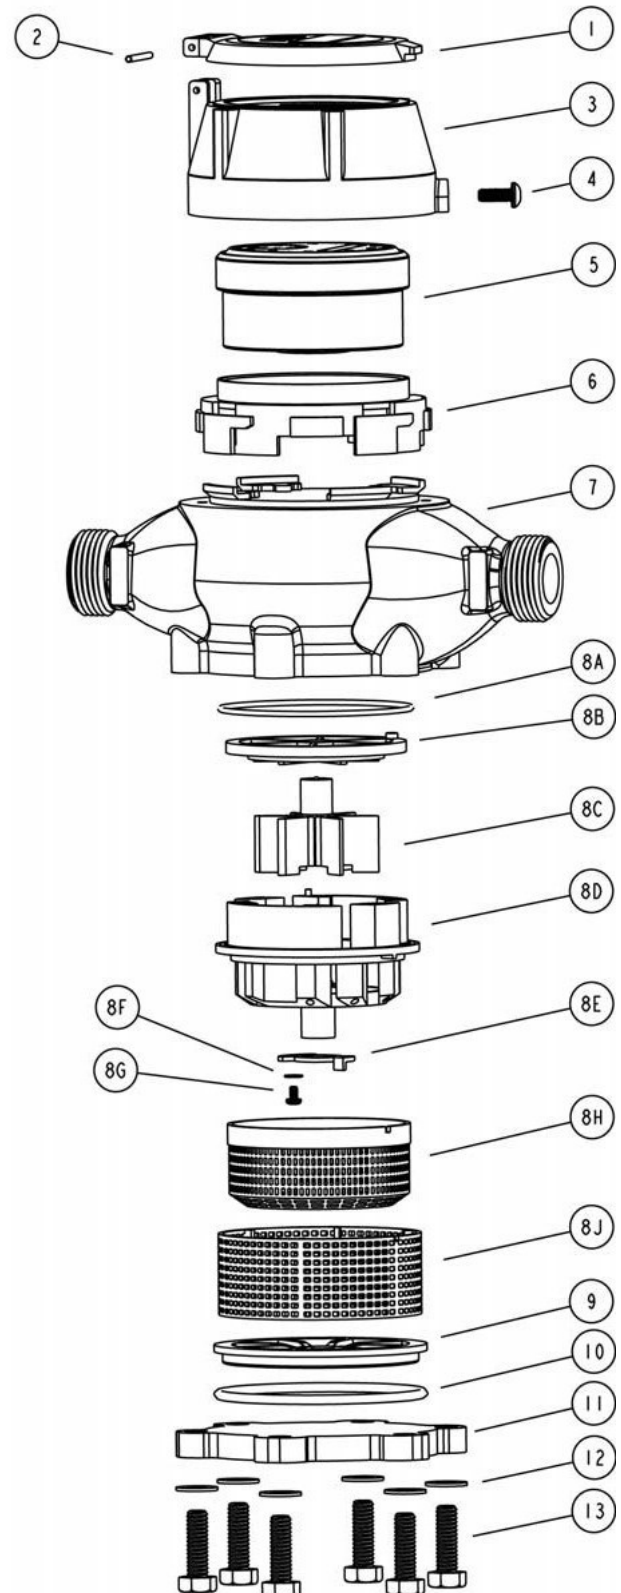

## ZENNER Residential Fire Meter Model PMF03 Size: 3/4"

Parts List for 3/4" PMF03			
No.	Part Number	Description	Qty
1	PM-RCVR-XB	Register Cover, Brass	1
2	PINDOBR-098-100	Register Cover Hinge Pin	1
3	PMN-SHR-B	Register Shroud, Brass	1
4	.05C10CPSS-T	Tamper Screw Skt Pan M5-0.8 X 10	1
5-CF	PMF03-REG-CF	Register, 3/4" PMF, Cubic Feet	1
5-CM	PMF03-REG-CM	Register, 3/4" PMF, Cubic Meters	1
5-US	PMF03-REG-US	Register, 3/4" PMF, U.S. Gallons	1
6	PMN-RR-SHR	Shroud Retaining Ring	1
7	PMF03-HSG	Housing, PMF, 3/4"SL	1
8	PMF03-CHA	Chamber Assembly Complete	1
8A	OPMN-71-E7015	O-Ring, Chamber Seal	1
8B	PMF03-CP-TOP	Calibration Plate, Top	1
8C	PMN07-IMP	Impeller Assembly	1
8D	PMF03-IMPH	Impeller Housing Assembly	1
8E	PMN07-CP-BTM	Calibration Plate, Bottom	1
8F	.03N7WSHS	Washer Flat SS M3 X 7	1
8G	.03C6MSPS	Screw Slot Pan SS M3-0.5 x 6	1
8H	PMN07-STR-IN	Strainer, Inside	1
8J	PMF03-STR-OT	Strainer, Outside	1
9	PMF03-SEAL-RT	Seal Retainer	1
10	OPMN-75-E7015	O-Ring, Bottom Plate Seal	1
11	PMF03-BPL-B	Bottom Plate, Brass	1
12	31N62WSHS	Washer Flat SS 5/16 x 5/8	6
13	31C100HCSS	Bolt Hex Cap SS 5/16-18 x 1.00	6