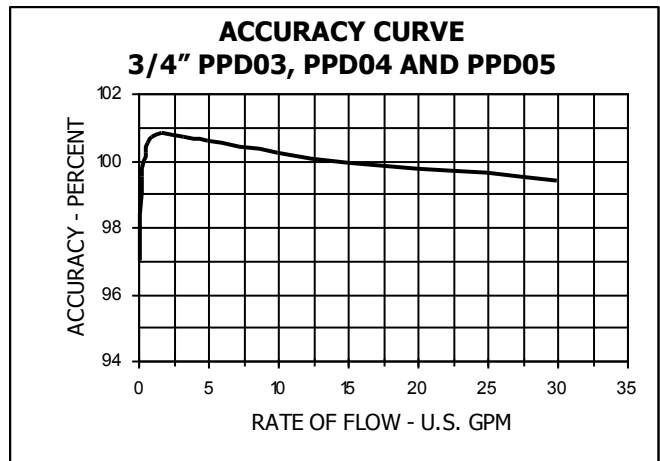

ZENNER PPD Series Positive Displacement Meters Typical Performance Curves

ZENNER PPD Series Positive Displacement Meters Typical Performance Curves