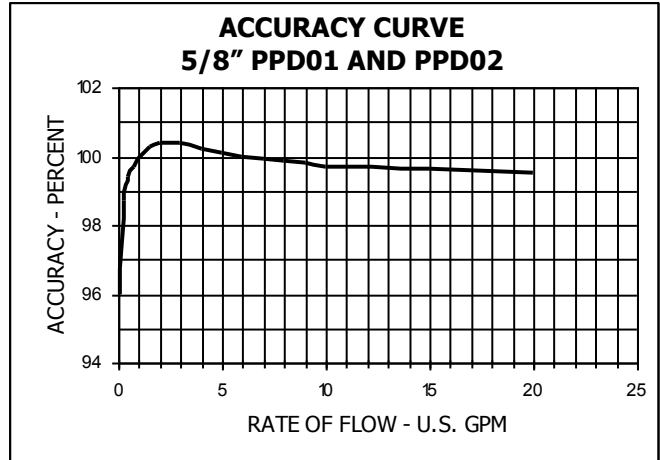

ZENNER PPD Series Positive Displacement Meters Typical Performance Curves

ZENNER PPD Series Positive Displacement Meters Typical Performance Curves