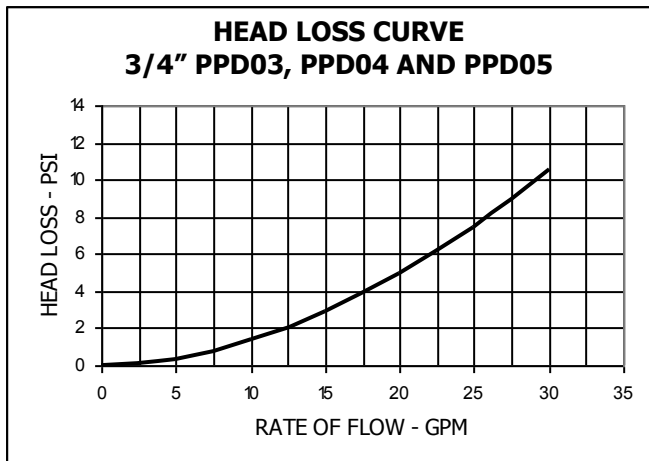

ZENNER PPD Series Positive Displacement Meters Typical Performance Curves

ZENNER PPD Series Positive Displacement Meters Typical Performance Curves