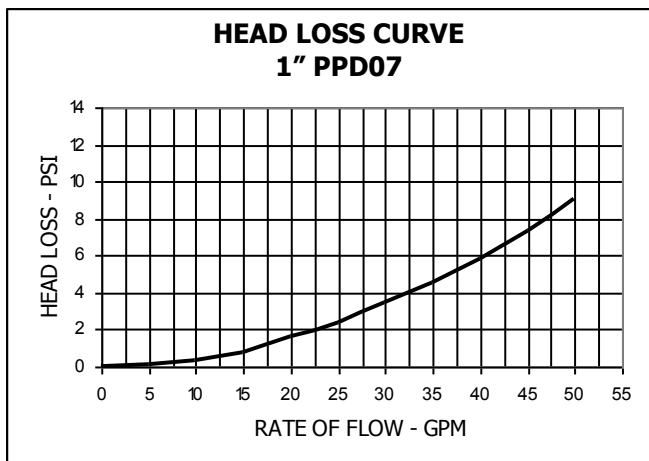

ZENNER PPD Series Positive Displacement Meters Typical Performance Curves

ZENNER PPD Series Positive Displacement Meters Typical Performance Curves