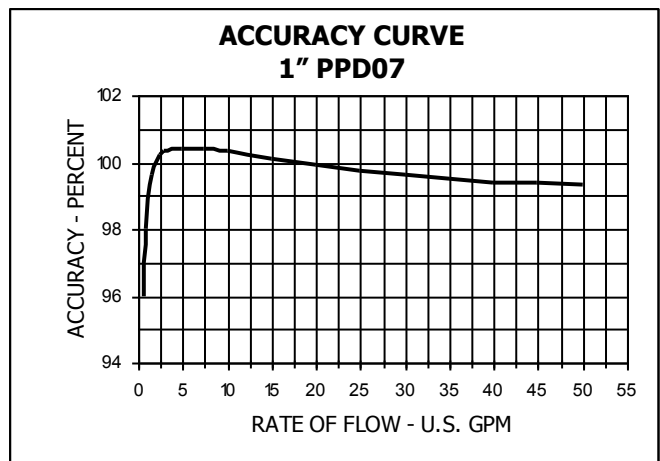

ZENNER PPD Series Positive Displacement Meters Typical Performance Curves

ZENNER PPD Series Positive Displacement Meters Typical Performance Curves