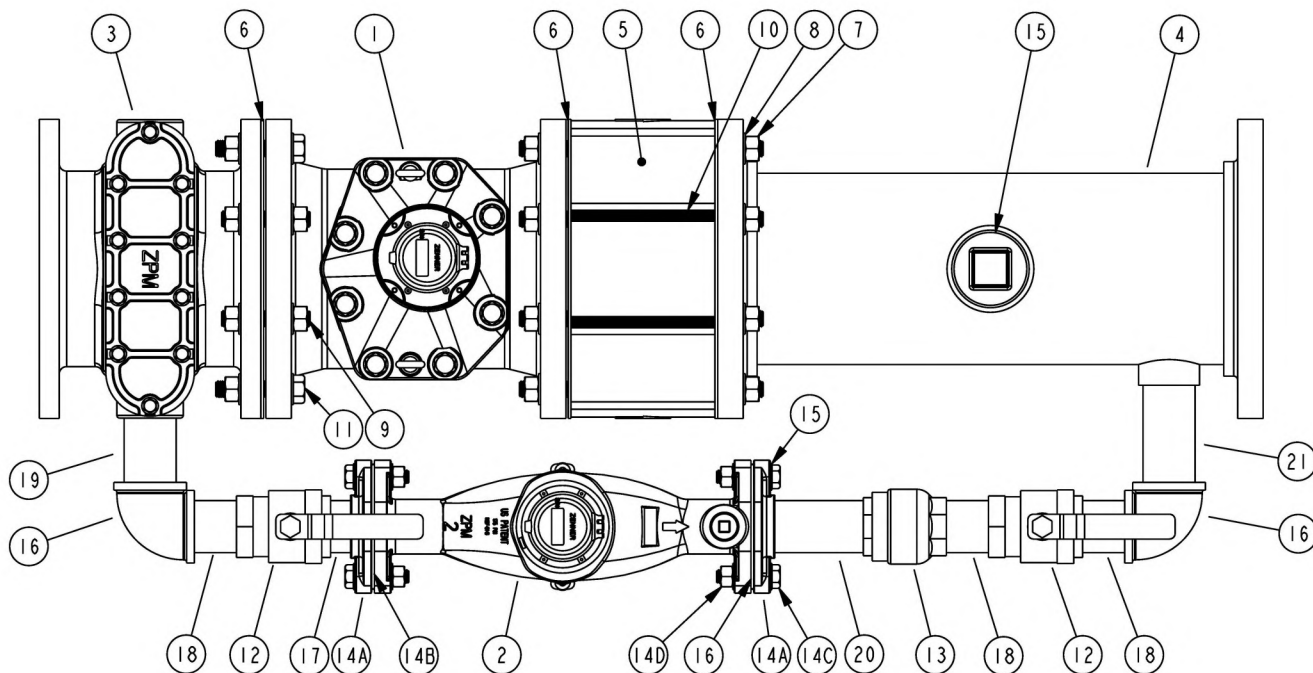

ZENNER Compound Meters Model PMC08 (Size 8")

PMC08 Compound Meter Parts List			
No.	Part Number	Description	Qty
1	ZTM08**-XB	8" Zenner Turbine Meter, Cast Iron	1
2	PMN12**-XBBB	2" Zenner Multi-jet Meter	1
3	ZSB08-TAP	8" Zenner Bronze Strainer	1
4	PMC08-SPL-P	8" PMC08 Spool	1
5	VCWA-080-P	8" Wafer Check Valve	1
6	PA-536	Gasket, Flange, 8 x 1/8, Round	3
7	75CNFHZ	Nut Hex Finish Plated 3/4-10	26
8	AN960-C1216	Washer Flat SS .765 ID x 1.312	32
9	75C0400RODS	All-Thread Rod SS 3/4-10 x 4	2
10	75C1100RODS	All-Thread Rod SS 3/4-10 x 11	8
11	75C350HMB2Z	Bolt Hex Plated 3/4-10 x 3.50	6
12	759T08LF	2" Ball Valve, Bronze, Thread	2
13	T480LF-32	Check Valve, 2"	1

PMC08 Compound Meter Parts List (Cont.)			
No.	Part Number	Description	Qty
14	PA-508-2	Flange Kit, 2", Bronze, w/NBG	1
14A	FL-OBR-20-THD	Flange, Oval, 2", Bronze, Thd	2
14B	PA-528-125	Gasket Oval 2" x 1/8" Drop-in	2
14C	62C250HMB2Z	Bolt Hex Plated 5/8-11 x 2.5	4
14D	62CNFHZ	Nut Hex Finish Plated 5/8-11	4
15	AN960-C1016	Washer Flat SS .640 ID x 1.188	8
16	B-PL10LF	Plug Bronze 3" MIP Cored	1
17	B-L9008LF	Pipe 90 thd 2" Bronze	2
18	NBR08CL	Pipe Nipple 2" Close Bronze	1
19	NBR083	Pipe Nipple 2" x 3" Bronze	3
20	NBR084	Pipe Nipple 2" x 4" Bronze	1
21	NBR085	Pipe Nipple 2" x 5" Bronze	1
22	NBR08512	Pipe Nipple 2" x 5-1/2" Bronze	1