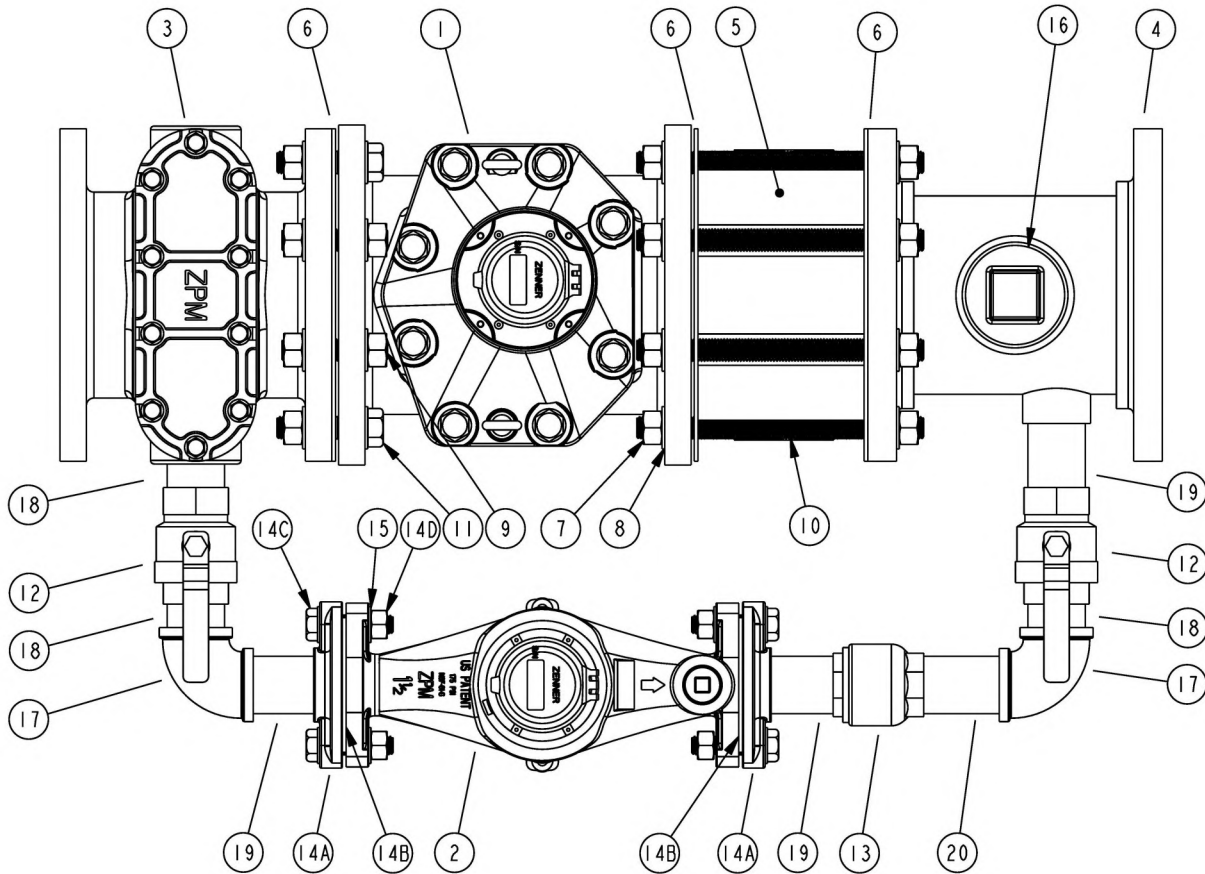

ZENNER Compound Meters

Model PMC06 (Size 6")

PMC06 Compound Meter Parts List			
No.	Part Number	Description	Qty
1	ZTM06**-XB	6" Zenner Turbine Meter, Cast Iron	1
2	PMN09**-XBBB	1-1/2" Zenner Multi-jet Meter	1
3	ZSB06-TAP	6" Zenner Bronze Strainer	1
4	PMC06-SPL-P	6" PMC06 Spool	1
5	VCWA-060-P	6" Wafer Check Valve	1
6	PA-534	Gasket, Flange, 6 x 1/8, Round	3
7	75CNFHZ	Nut Hex Finish Plated 3/4-10	26
8	AN960-C1216	Washer Flat SS .765 ID x 1.312	32
9	75C0350RODS	All-Thread Rod SS 3/4-10 x 3-1/2	2
10	75C0950RODS	All-Thread Rod SS 3/4-10 x 9-1/2	8
11	75C300HMB2Z	Bolt Hex Plated 3/4-10 x 3.00	6
12	759T07LF	1-1/2" Ball Valve, Bronze, Thread	2

PMC06 Compound Meter Parts List (Cont.)			
No.	Part Number	Description	Qty
13	T480LF-24	Check Valve, 1-1/2", NIBCO	1
14	PA-508-2	Flange Kit, 1-1/2", Bronze, w/NBG	1
14A	FL-OBR-15-THD	Flange, Oval, 1-1/2", Bronze, Thd	2
14B	PA-526-125	Gasket Flange 1-1/2" x 1/8" Drop-in	2
14C	62C250HMB2Z	Bolt Hex Plated 5/8-11 x 2.5	4
14D	62CNFHZ	Nut Hex Finish Plated 5/8-11	4
15	AN960-C1016	Washer Flat SS .640 ID x 1.188	8
16	B-PL10LF	Plug Bronze 3" MIP Cored	1
17	B-L9007LF	Pipe 90 thd 1-1/2" Bronze	2
18	NBR07CL	Pipe Nipple Close 1-1/2" Bronze	3
19	NBR073	Pipe Nipple 1-1/2" x 3" Bronze	3
20	NBR07312	Pipe Nipple 1-1/2" x 3-1/2" Bronze	1