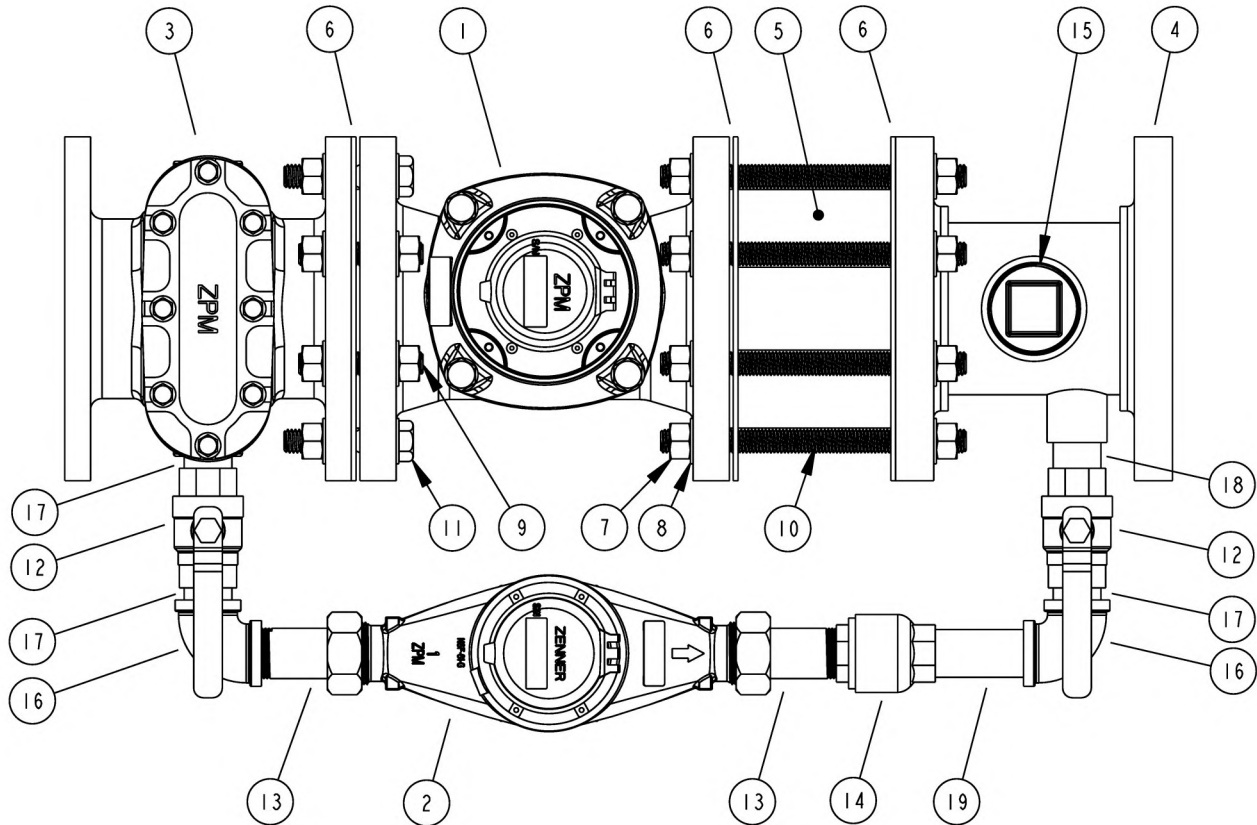

### Model PMC03 (Size 3")

PMC03 Compound Meter Parts List			
No.	Part Number	Description	Qty
1	ZTM03** -XB	3" Zenner Turbine Meter, Cast Iron	1
2	PMN03** -XBBB	3/4" SL Zenner Multi-jet Meter	1
3	ZSB03-TAP	3" Zenner Bronze Strainer	1
4	PMC03-SPL-P	3" PMC03 Spool	1
5	VCWA-030-P	3" Wafer Check Valve	1
6	PA-531	Gasket, Flange, 3 x 1/8, Round	3
7	62CNFHZ	Nut Hex Finish Plated 5/8-11	14
8	AN960-C1016	Washer Flat SS .640 ID x 1.188	16
9	62C0325RODS	All-Thread Rod SS 5/8-11 x 3-1/4	2
10	62C0675RODS	All-Thread Rod SS 5/8-11 x 6-3/4	4
11	62C250HMB2Z	Bolt Hex Plated 5/8-11 x 2-1/2	2

PMC03 Compound Meter Parts List (Cont.)			
No.	Part Number	Description	Qty
12	759T04LF	3/4" Ball Valve, Bronze, Thread	2
13-1	PA-501	Meter Coupling, 3/4", Brass	2
13-2	PA-521-R	3/4" Coupling Gasket, Rubber	2
14	T480LF-12	Check Valve, 3/4", NIBCO, LF	1
15	B-PL08LF	Plug Bronze 2" MIP Cored	1
16	B-L9004LF	Pipe 90 thd 3/4" Bronze	2
17	NBR04CL	Pipe Nipple Close 3/4" Bronze	2
18	NBR042	Pipe Nipple 3/4" x 2" Bronze	1
19	NBR04212	Pipe Nipple 3/4" x 2-1/2" Bronze	1
20	NBR043	Pipe Nipple 3/4" x 3" Bronze	1

### Model PMC04 (Size 4")

PMC04 Compound Meter Parts List			
No.	Part Number	Description	Qty
1	ZTM04**-XB	4" Zenner Turbine Meter, Cast Iron	1
2	PMN07**-XBBB	1" Zenner Multi-jet Meter	1
3	ZSB04-TAP	4" Zenner Bronze Strainer	1
4	PMC04-SPL-P	4" PMC04 Spool	1
5	VCWA-040-P	4" Wafer Check Valve	1
6	PA-532	Gasket, Flange, 4 x 1/8, Round	3
7	62CNFHZ	Nut Hex Finish Plated 5/8-11	26
8	AN960-C1016	Washer Flat SS .640 ID x 1.188	32
9	62C0325RODS	All-Thread Rod SS 5/8-11 x 3-1/4	2
10	62C0800RODS	All-Thread Rod SS 5/8-11 x 8	8