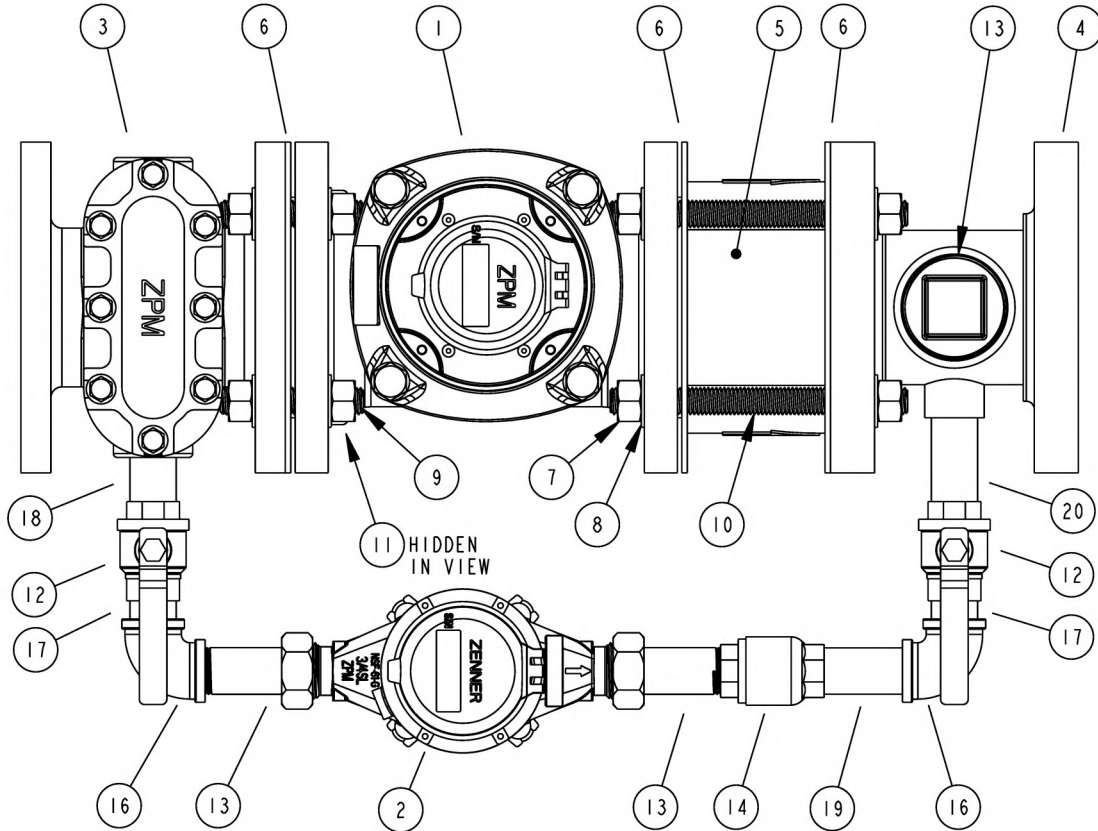

### Model PMC03 (Size 3")

PMC03 Compound Meter Parts List			
No.	Part Number	Description	Qty
1	ZTM03** -XB	3" Zenner Turbine Meter, Cast Iron	1
2	PMN03** -XBBB	3/4" SL Zenner Multi-jet Meter	1
3	ZSB03-TAP	3" Zenner Bronze Strainer	1
4	PMC03-SPL-P	3" PMC03 Spool	1
5	VCWA-030-P	3" Wafer Check Valve	1
6	PA-531	Gasket, Flange, 3 x 1/8, Round	3
7	62CNFHZ	Nut Hex Finish Plated 5/8-11	14
8	AN960-C1016	Washer Flat SS .640 ID x 1.188	16
9	62C0325RODS	All-Thread Rod SS 5/8-11 x 3-1/4	2
10	62C0675RODS	All-Thread Rod SS 5/8-11 x 6-3/4	4
11	62C250HMB2Z	Bolt Hex Plated 5/8-11 x 2-1/2	2

PMC03 Compound Meter Parts List (Cont.)			
No.	Part Number	Description	Qty
12	759T04LF	3/4" Ball Valve, Bronze, Thread	2
13-1	PA-501	Meter Coupling, 3/4", Brass	2
13-2	PA-521-R	3/4" Coupling Gasket, Rubber	2
14	T480LF-12	Check Valve, 3/4", NIBCO, LF	1
15	B-PL08LF	Plug Bronze 2" MIP Cored	1
16	B-L9004LF	Pipe 90 thd 3/4" Bronze	2
17	NBR04CL	Pipe Nipple Close 3/4" Bronze	2
18	NBR042	Pipe Nipple 3/4" x 2" Bronze	1
19	NBR04212	Pipe Nipple 3/4" x 2-1/2" Bronze	1
20	NBR043	Pipe Nipple 3/4" x 3" Bronze	1

### Model PMC04 (Size 4")

PMC04 Compound Meter Parts List			
No.	Part Number	Description	Qty
1	ZTM04**-XB	4" Zenner Turbine Meter, Cast Iron	1
2	PMN07**-XBBB	1" Zenner Multi-jet Meter	1
3	ZSB04-TAP	4" Zenner Bronze Strainer	1
4	PMC04-SPL-P	4" PMC04 Spool	1
5	VCWA-040-P	4" Wafer Check Valve	1
6	PA-532	Gasket, Flange, 4 x 1/8, Round	3
7	62CNFHZ	Nut Hex Finish Plated 5/8-11	26
8	AN960-C1016	Washer Flat SS .640 ID x 1.188	32
9	62C0325RODS	All-Thread Rod SS 5/8-11 x 3-1/4	2
10	62C0800RODS	All-Thread Rod SS 5/8-11 x 8	8