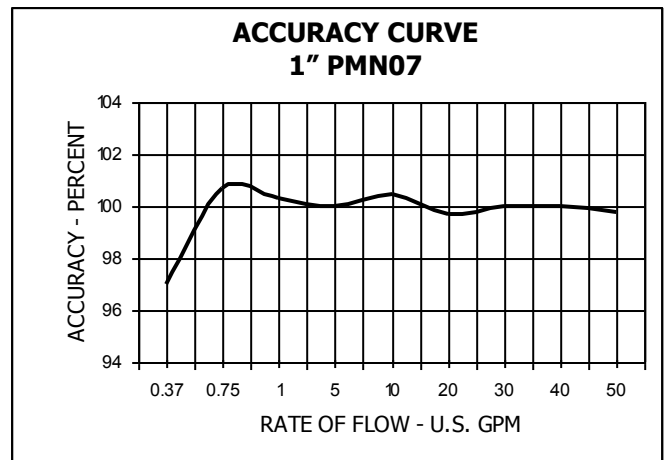

ZENNER PMN Series Multi-jet Meters Typical Performance Curves

ZENNER PMN Series Multi-jet Meters Typical Performance Curves