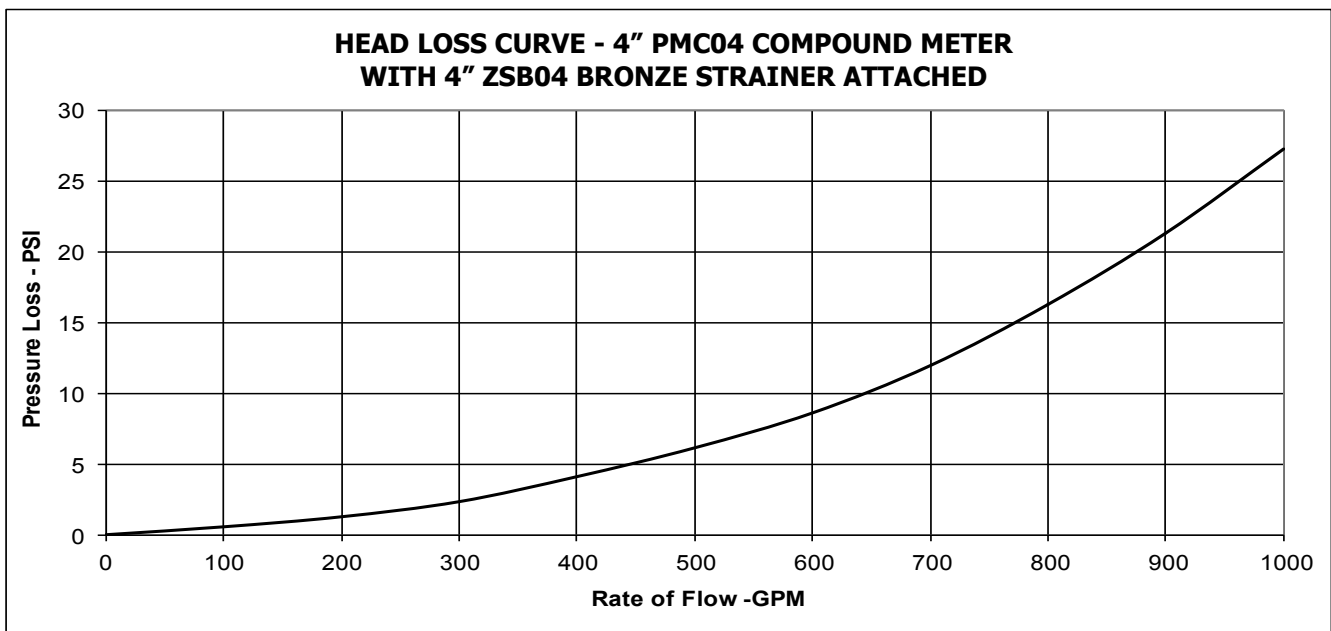

ZENNER PMC Series Compound Meters (with Attached Strainers) Typical Head Loss Curves

ZENNER PMC Series Compound Meters (with Attached Strainers) Typical Head Loss Curves