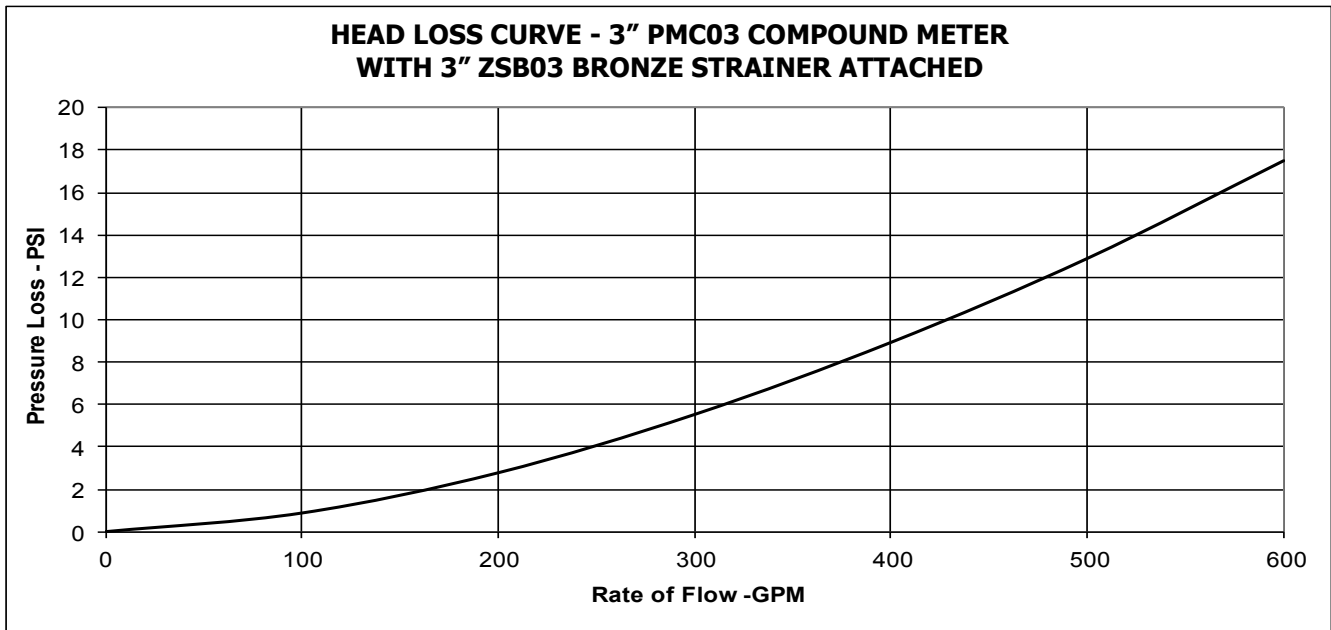

ZENNER PMC Series Compound Meters (with Attached Strainers) Typical Head Loss Curves

ZENNER PMC Series Compound Meters (with Attached Strainers) Typical Head Loss Curves