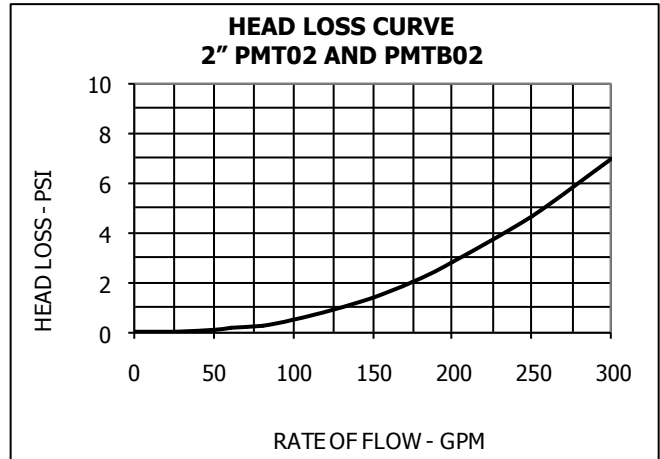

ZENNER PMT and PMTB Turbine Water Meters (Without Strainer) Typical Head Loss Curves

ZENNER PMT and PMTB Turbine Water Meters (Without Strainer) Typical Head Loss Curves