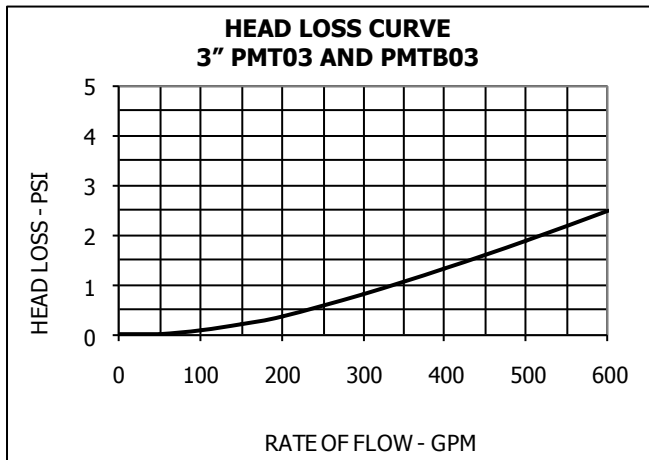

ZENNER PMT and PMTB Turbine Water Meters (Without Strainer) Typical Head Loss Curves

ZENNER PMT and PMTB Turbine Water Meters (Without Strainer) Typical Head Loss Curves