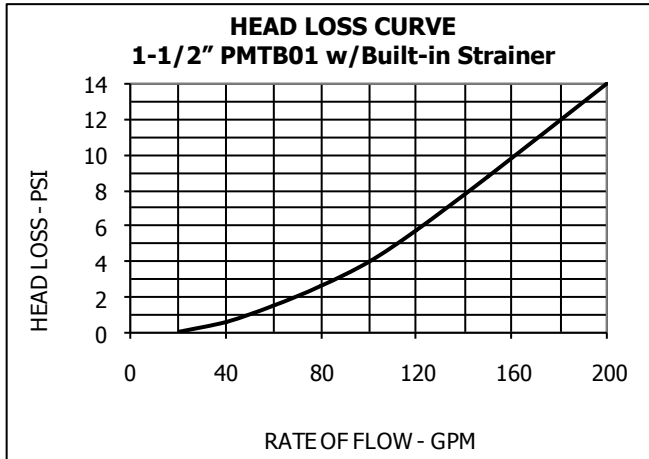

ZENNER PMT and PMTB Turbine Water Meters (Without Strainer) Typical Head Loss Curves

ZENNER PMT and PMTB Turbine Water Meters (Without Strainer) Typical Head Loss Curves