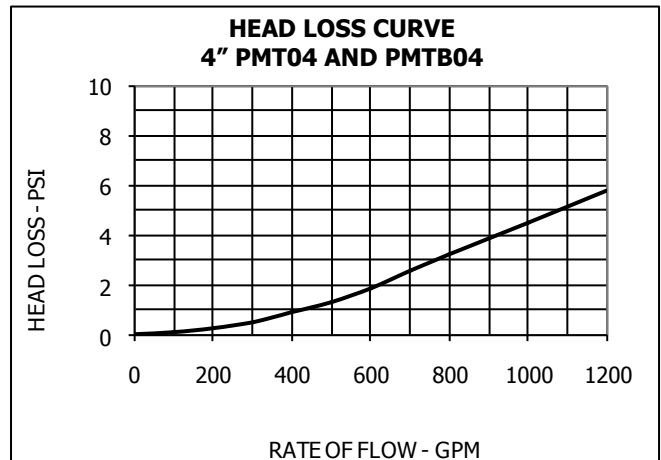

ZENNER PMT and PMTB Turbine Water Meters (Without Strainer) Typical Head Loss Curves

ZENNER PMT and PMTB Turbine Water Meters (Without Strainer) Typical Head Loss Curves